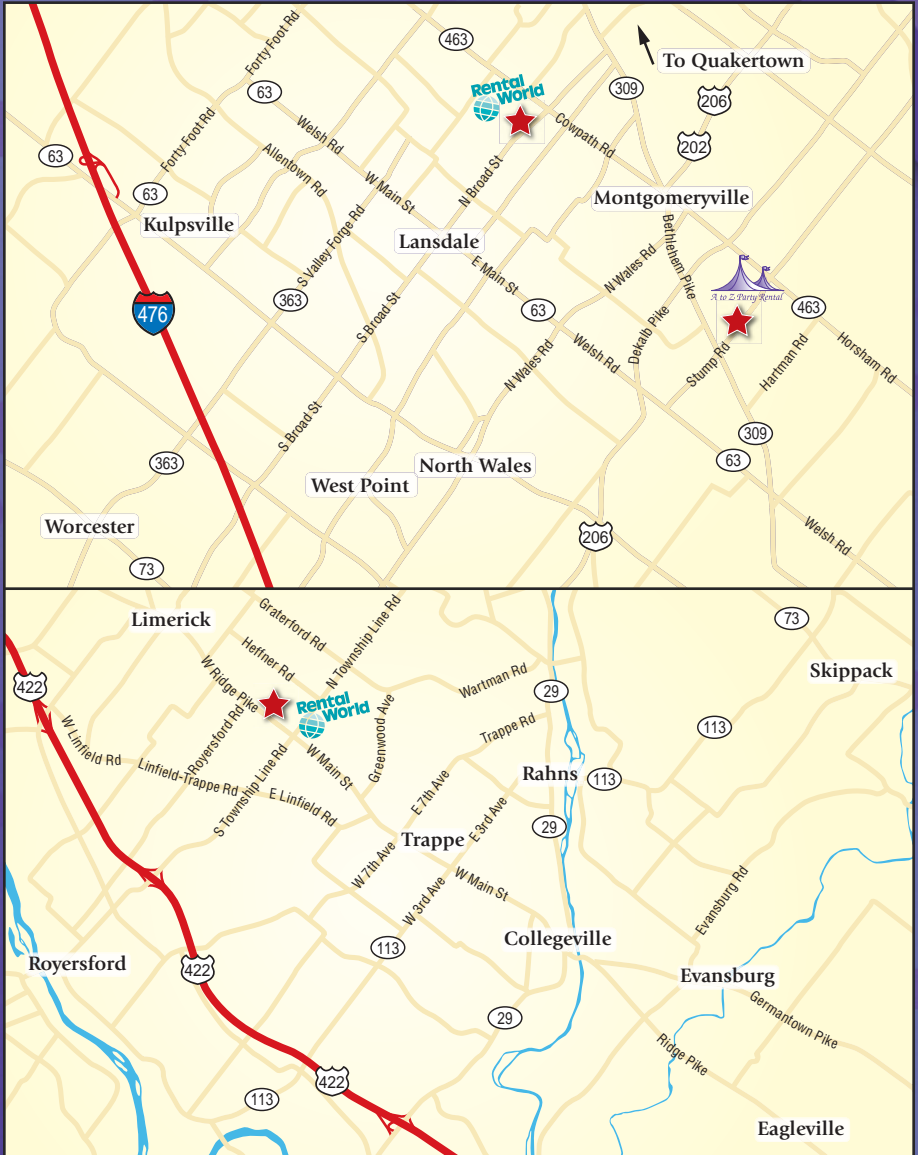

Everything you need for a memorable party, special event, business outing, picnic, wedding or fund raiser.

Three Convenient Locations: Lansdale, Limerick & Montgomeryville, PA

Party Game Rates

Item	Weekend	Item	Weekend
Air Hockey	105.00	Mickey Park Combo	312.00
Air Hockey - Mini	15.00	Monkey Mayhem	42.00
Alien Invasion	68.00	Murlin's Magic	125.00
Animal Kingdom	281.00	Penguin Fish Fling	77.00
Atlantis 3 n 1 Combo	312.00	Pin the Nose on the Clown	28.00
Backyard Obstacle Challenge	356.00	Pin the Tail on the Donkey	28.00
Baseball Speed Pitch	168.00	Ping Pong Table	71.00
Basketball Doubleshot	68.00	Pit Stop Challenge	121.00
Bean Bag Toss	42.00	Pitch Burst	101.00
Bean Bag Touchdown Toss	42.00	Plinko - Red or Blue	66.00
Beer Pong	37.00	Pony Hop sm/md/lg	51.00 / 61.00 / 71.00
Boom Blaster	68.00	Potty Toss	32.00
Boulder Roller	42.00	Pucker Powder	52.00
Bulls Eye Toss	42.00	Quaits	9.00
Camo Bounce	205.00	Quarterback Blitz	159.00
Carousel Bounce	205.00	Quarterback Toss	72.00
Castle Bounce	240.00	Ring Toss	42.00
Castle Combo 5 n 1	259.00	Rock N Roll Joust	259.00
Clown Moon Bounce	213.00	Sea of Balls	101.00
Cobblestone Castle Bounce	205.00	Sesame Street 5 n 1 Combo	259.00
Cow - Double Milker	62.00	Shootin Gallery	42.00
Crayon 3 n 1 Combo	195.00	Skat	42.00
Crazy Dot	42.00	Ski Ball	52.00
Dancing Inflatables / Fly Guy	67.50	Slide 13'	219.00
Disney 5 n 1 Combo	312.00	Slide, Dino	101.00
Down The Clown	42.00	Slide, Double Jr	347.00
Down The Ducks	42.00	Slide, Lil Splash	295.00
Duck Pond	42.00	Slide, Slip & Splash 2 Lane	295.00
Dunk Tank	207.00	Slide, Slip & Splash w/ Pool	383.00
Entanglement	205.00	Slide, Summer Splash	347.00
Field Goal Kick	62.00	Slide, Wave Runner	312.00
Fish Pond	41.00	Soccer Speed Kick	168.00
Foosball Table	87.00	Soccer Table	87.00
Foosball Table - Mini	15.00	Spiderman Bounce	205.00
Football Bounce	205.00	Spin Art (Double Drum)	62.00
Froggy Fly Fling	62.00	Spin Art (Single Drum)	52.00
Funhouse 13 x 13	205.00	Strike A Light	195.00
Funhouse 14 x 20	275.00	Striker, Easy (Adult)	125.00
Funhouse 3 n 1 Combo	307.00	Striker, Kiddie (Clown)	85.00
Golf Challenge	52.00	Striker, Kiddie (Giraffe)	85.00
Golf Mini Course	46.00	Sumo Wrestlers w/mat	259.00
Gorilligan Island	195.00	Tic Tac Toe	33.00
Hip-mobile Bounce	205.00	Tic Tac Toss	42.00
Hockey Speed Cage	168.00	Tug of War Rope	33.00
Horse Shoes	15.00	Tug-A-Joust	274.00
Hum-vee Bounce	205.00	Undersea Adventure	149.00
Ice Cream Madness	42.00	Volley Ball Set	37.00
Jurassic 5 n 1 Combo	312.00	Wacky 5 n 1 Bounce	321.00
Karaoke	64.50	Whale 3 n 1 Combo	195.00
Kid Wash	159.00	World Sport Games Jr	223.00
Laser Tag Guns	225.00	World Sport Games Sr	235.00
Limbo	42.00	Youth Module Bounce	195.00