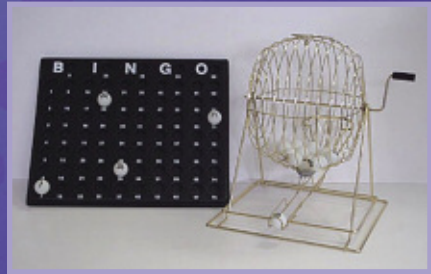

Dancing Inflatables

Colorful Air Dancers are visually dynamic and an economical attention getter! The breeze will help your dancer twist, sway & dance making sure your special sale or event is noticed! 20' tall, single leg includes blower. Allow 20' clearance above and around the inflatable.

Casino

Raffle Drum

Raffle off gifts at your event, fund raiser or trade show booth. – 15" x 21"

Bingo

Professional Bingo Game with ball spinner and call-board.

Texas Hold Em Table

The hot game that's sweeping the country. Legs fold – 87" x 42"

Roulette Table

With 18" wheel. Chips available. Legs fold 72" x 36"

Wheel

Dice with felt – 30" & 42"

Wheel

Horse with felt – 30"

Color Wheel

With felt 30"