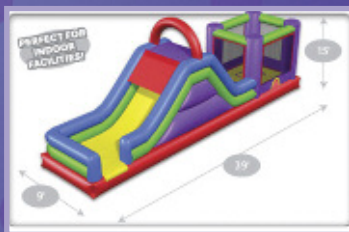

Backyard Obstacle

This inflatable takes participants on a journey crawling through tunnels, maneuvering around horizontal and vertical pop-ups, with stamina-building climbing and descending slide! Width: 11', Height: 12', Length: 30', Weight: 310 Lbs.

Inflatables

Castle 5 n 1 Combo

Bounce, slide, climb, crawl and basketball – 19' x 16' x 16', wt. 250 lbs.

Wacky 3 n 1 Combo

Love to bounce, climb and slide? We've tied all three together into a dynamic, colorful, three-in-one unit! Kid-tested and approved. Max. riders 6: 4-Bouncing, 1-Climbing, 1-Sliding. Length: 39', Width: 9', Height: 15', Weight: 361 lbs.